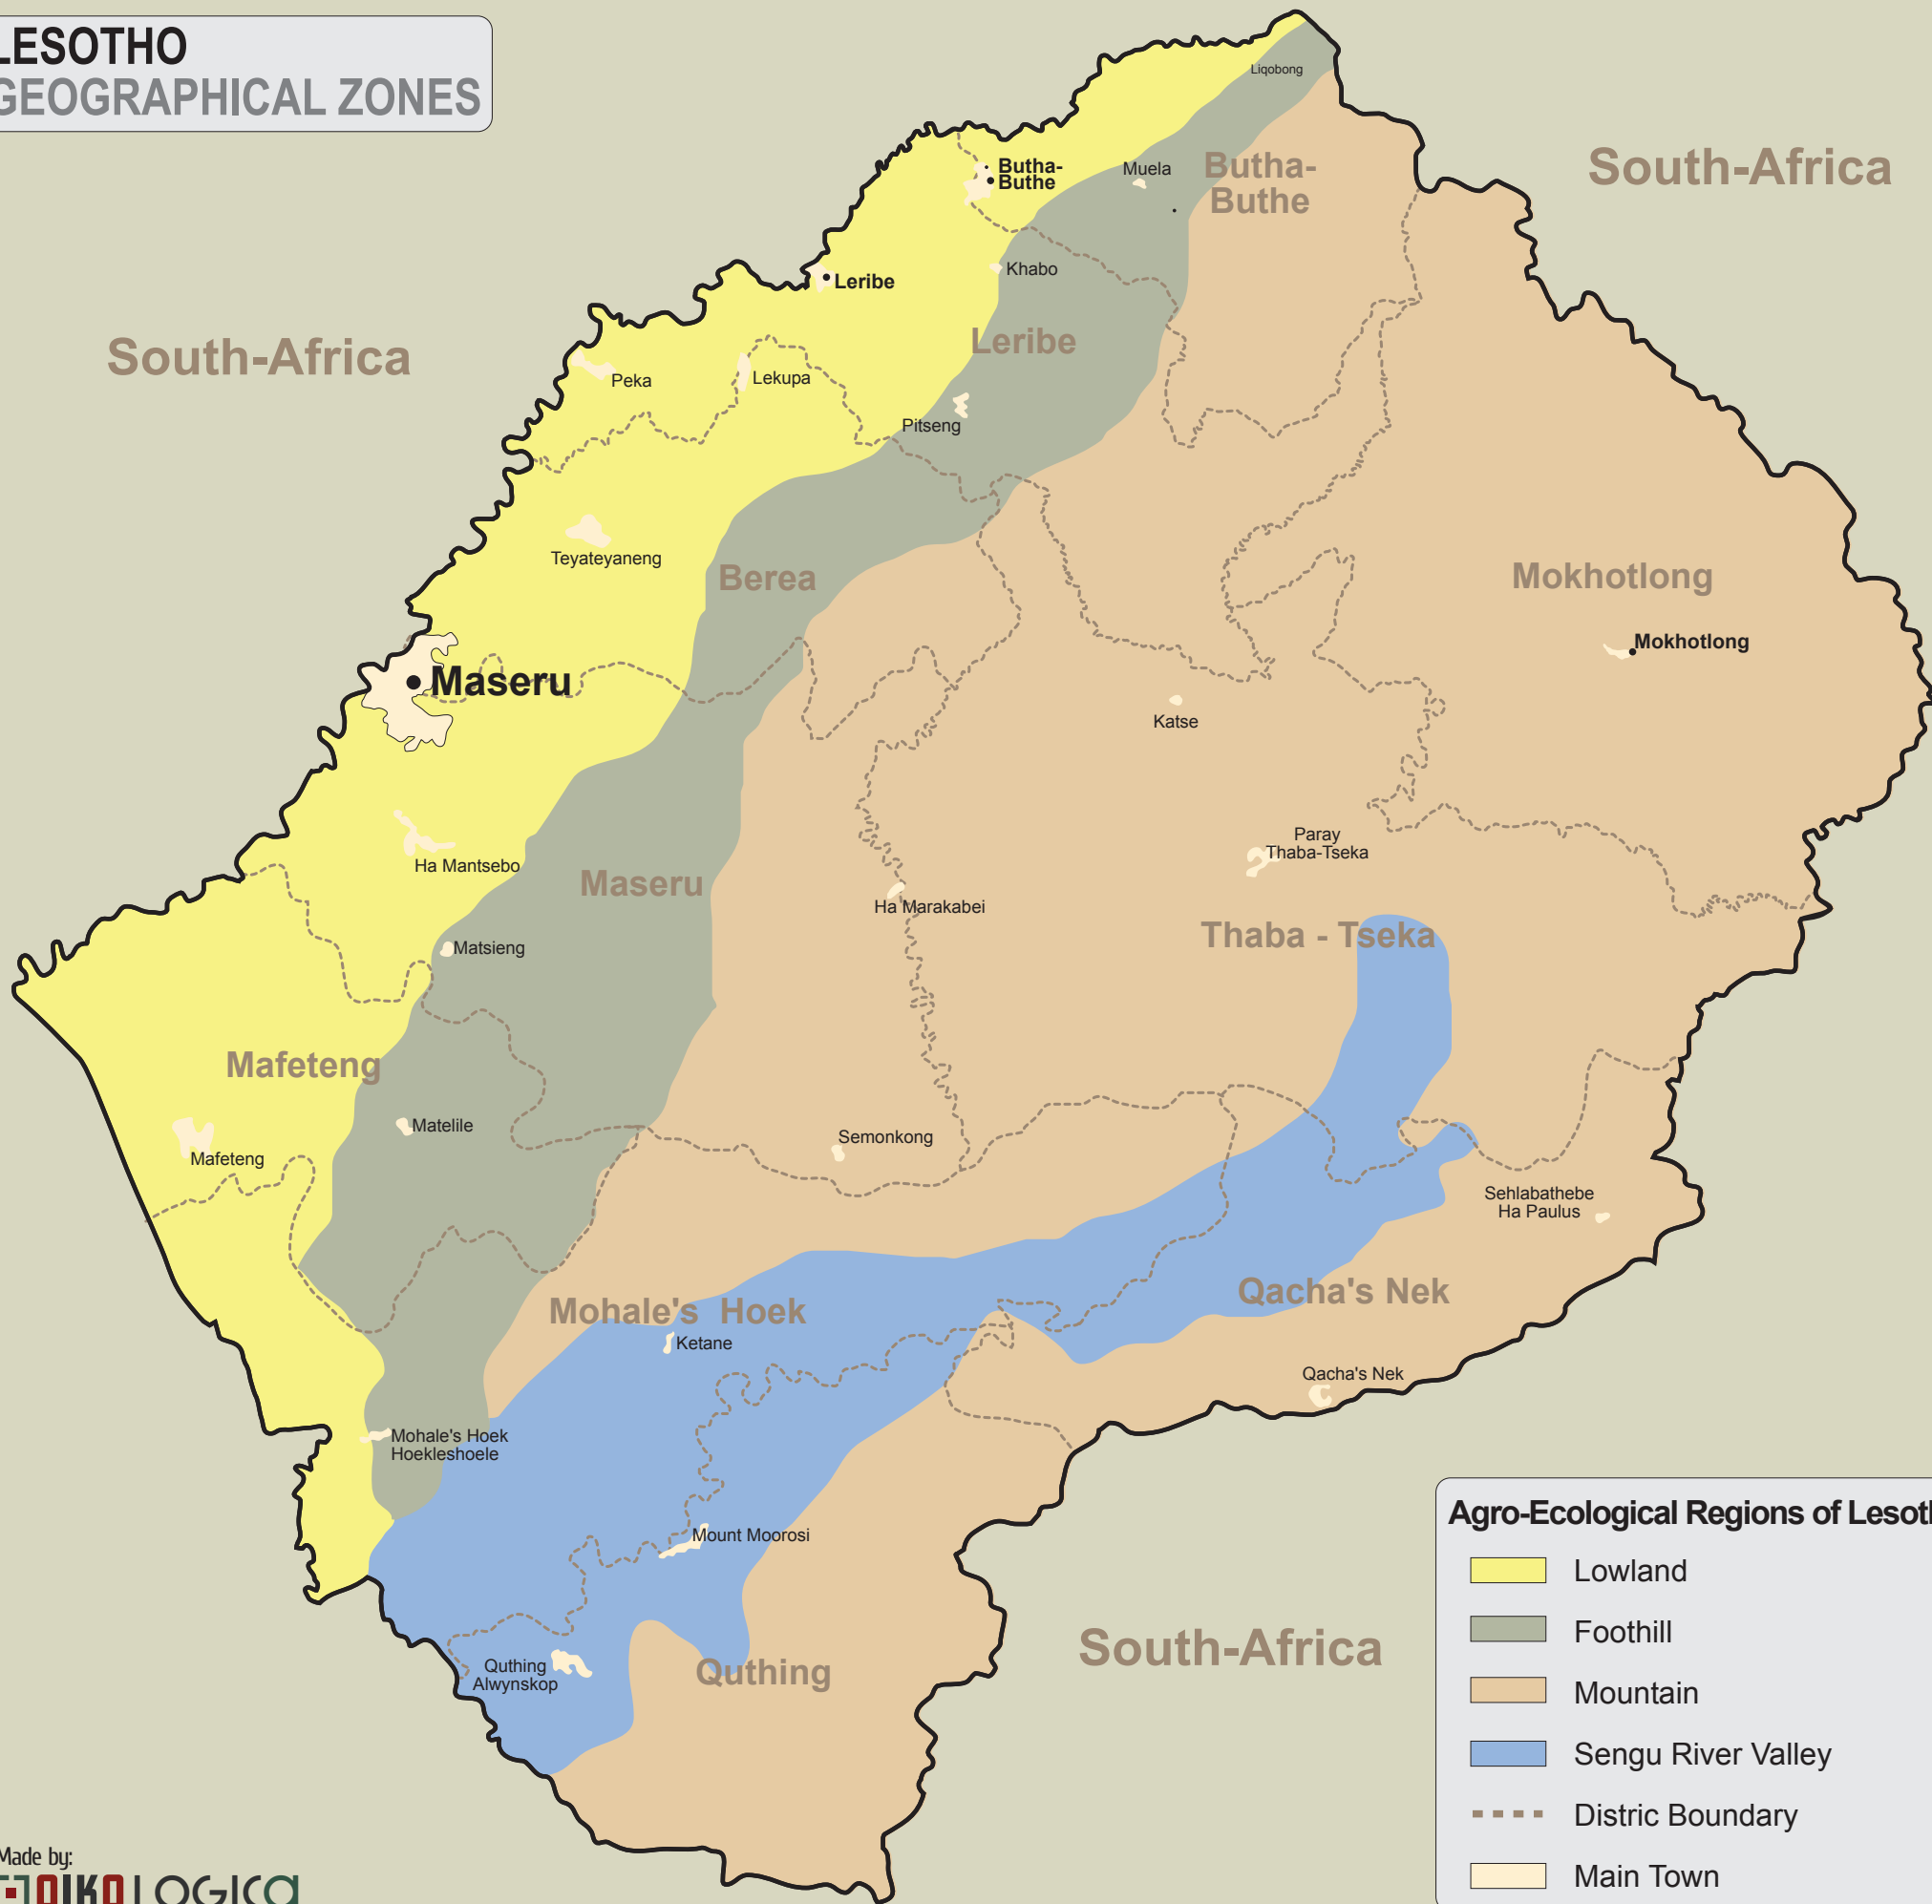

LESOTHO GEOGRAPHICAL ZONES

Agro-Ecological Regions of Lesotho

- Lowland
- Foothill
- Mountain
- Sengu River Valley
- Distric Boundary
- Main Town