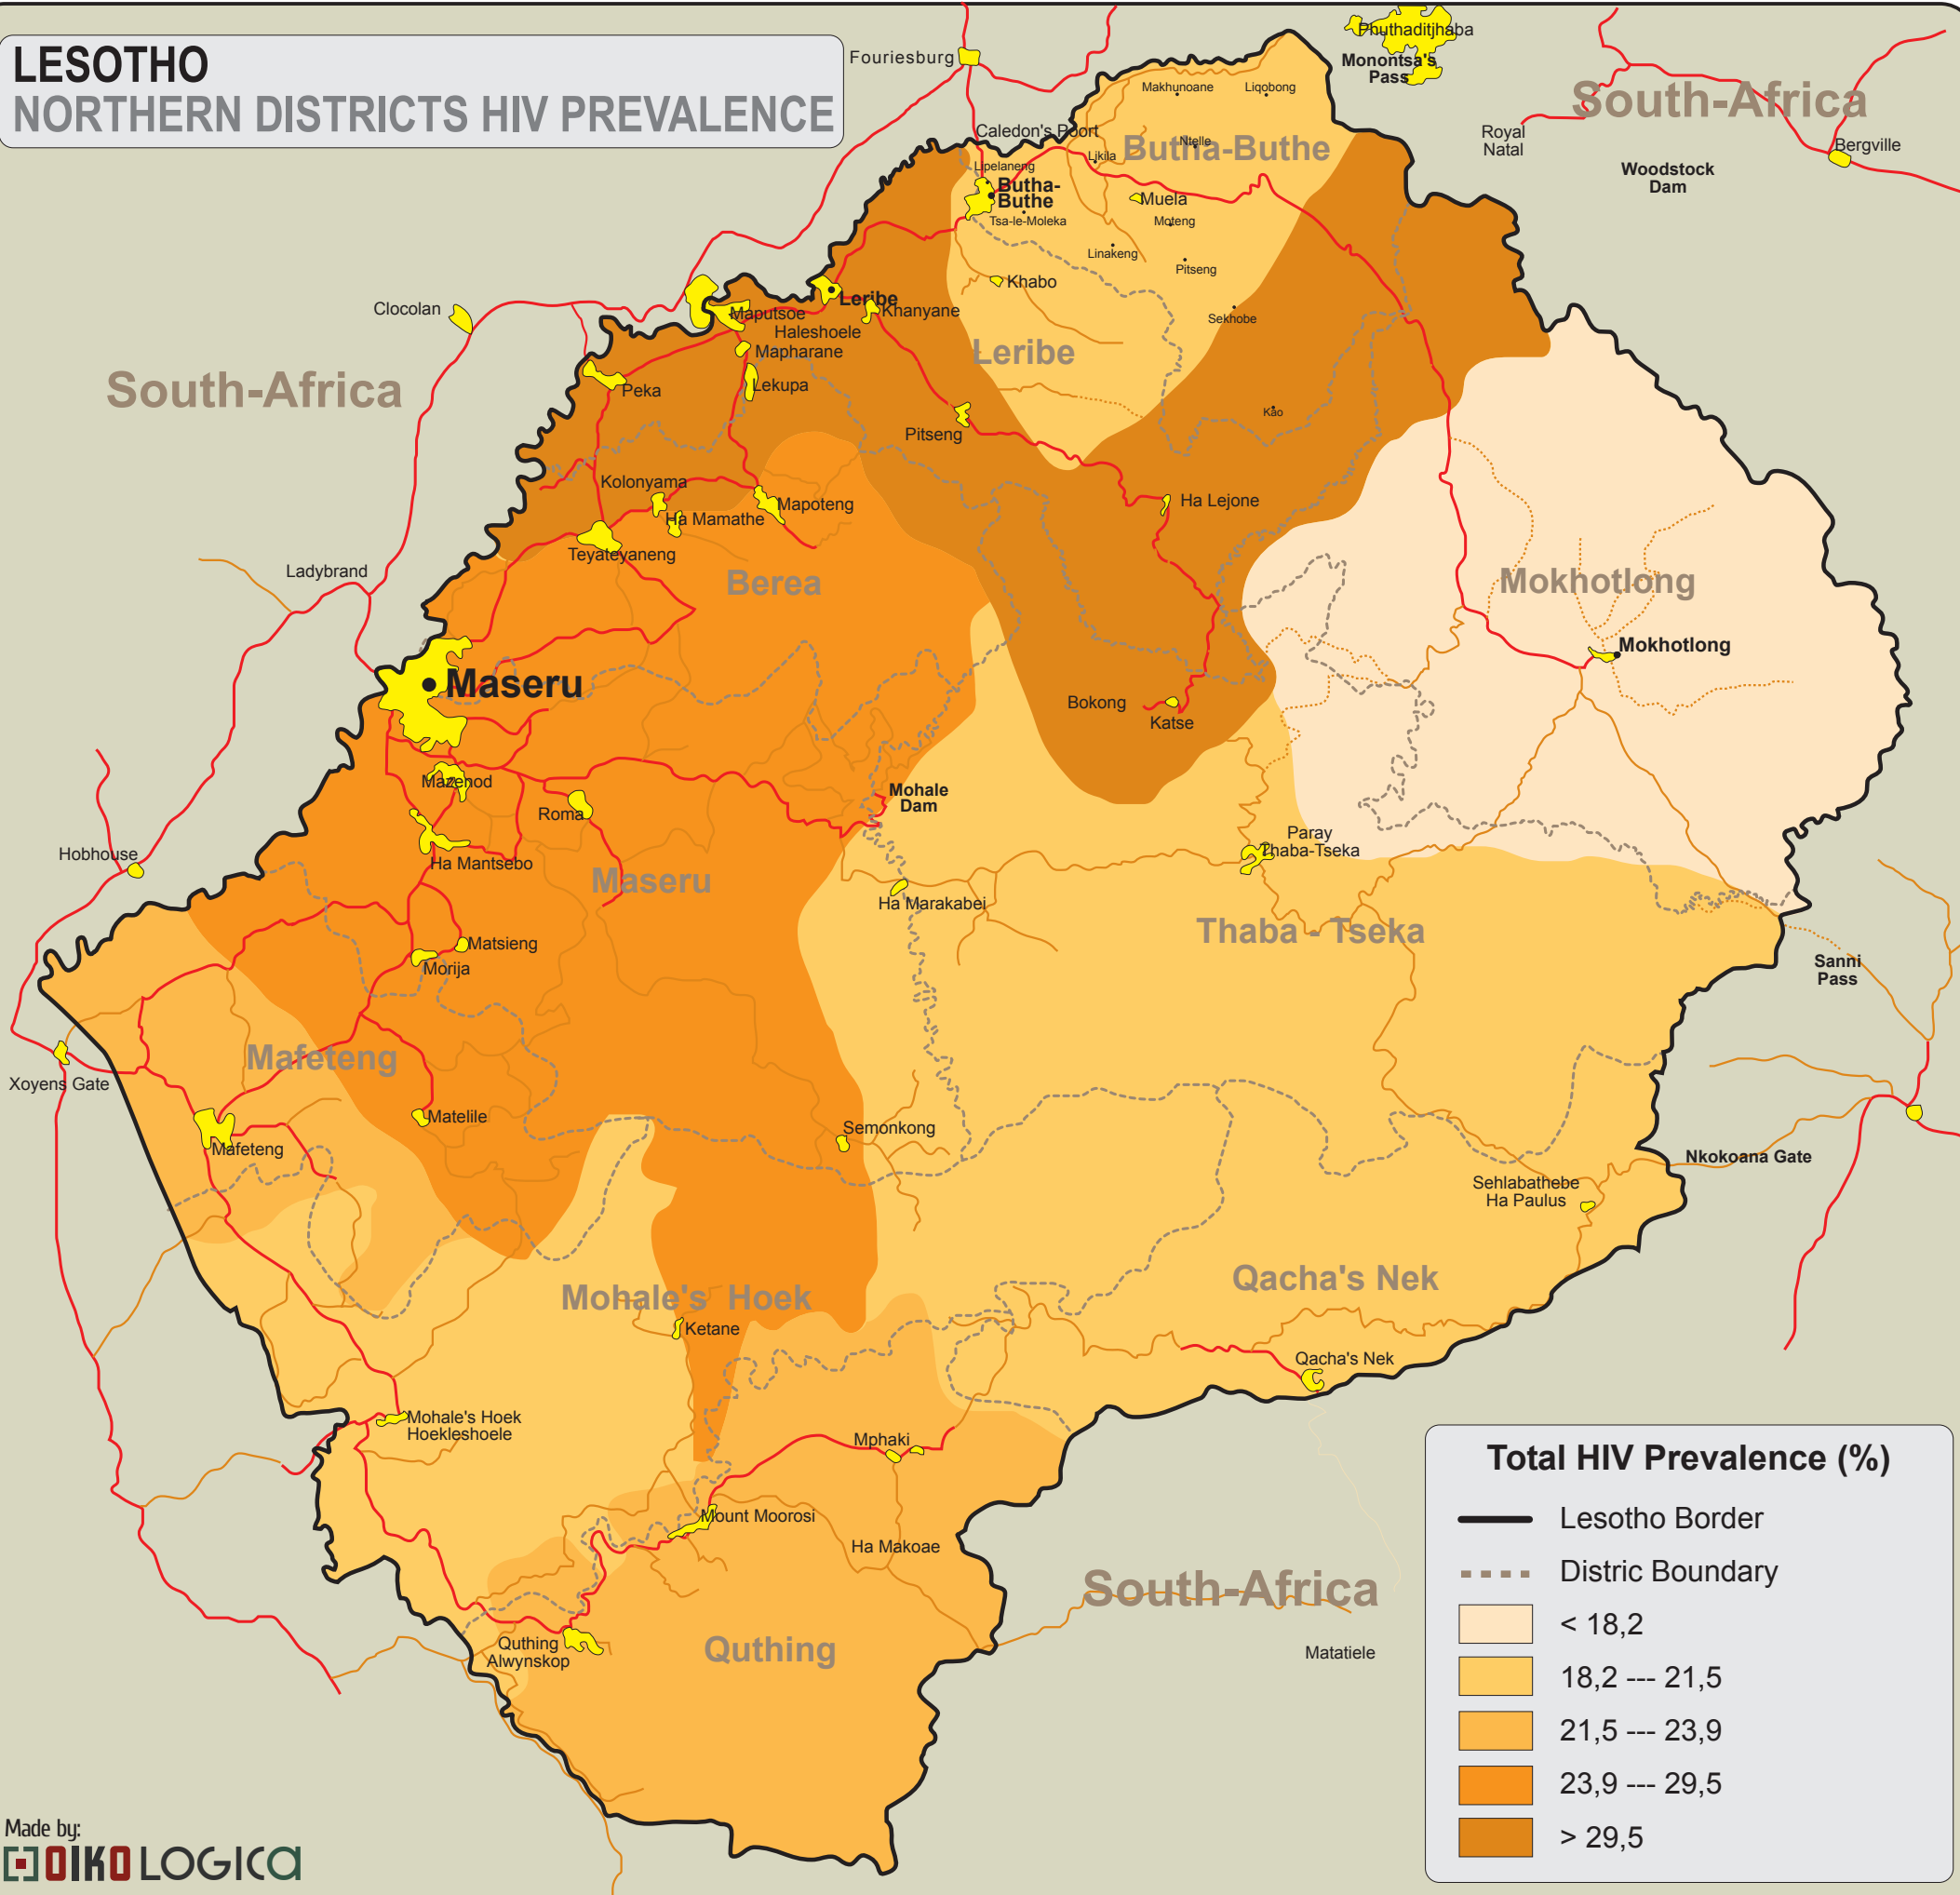

LESOTHO NORTHERN DISTRICTS HIV PREVALENCE

Total HIV Prevalence (%)

- Lesotho Border
- Distric Boundary
- < 18,2
- 18,2 --- 21,5
- 21,5 --- 23,9
- 23,9 --- 29,5
- > 29,5