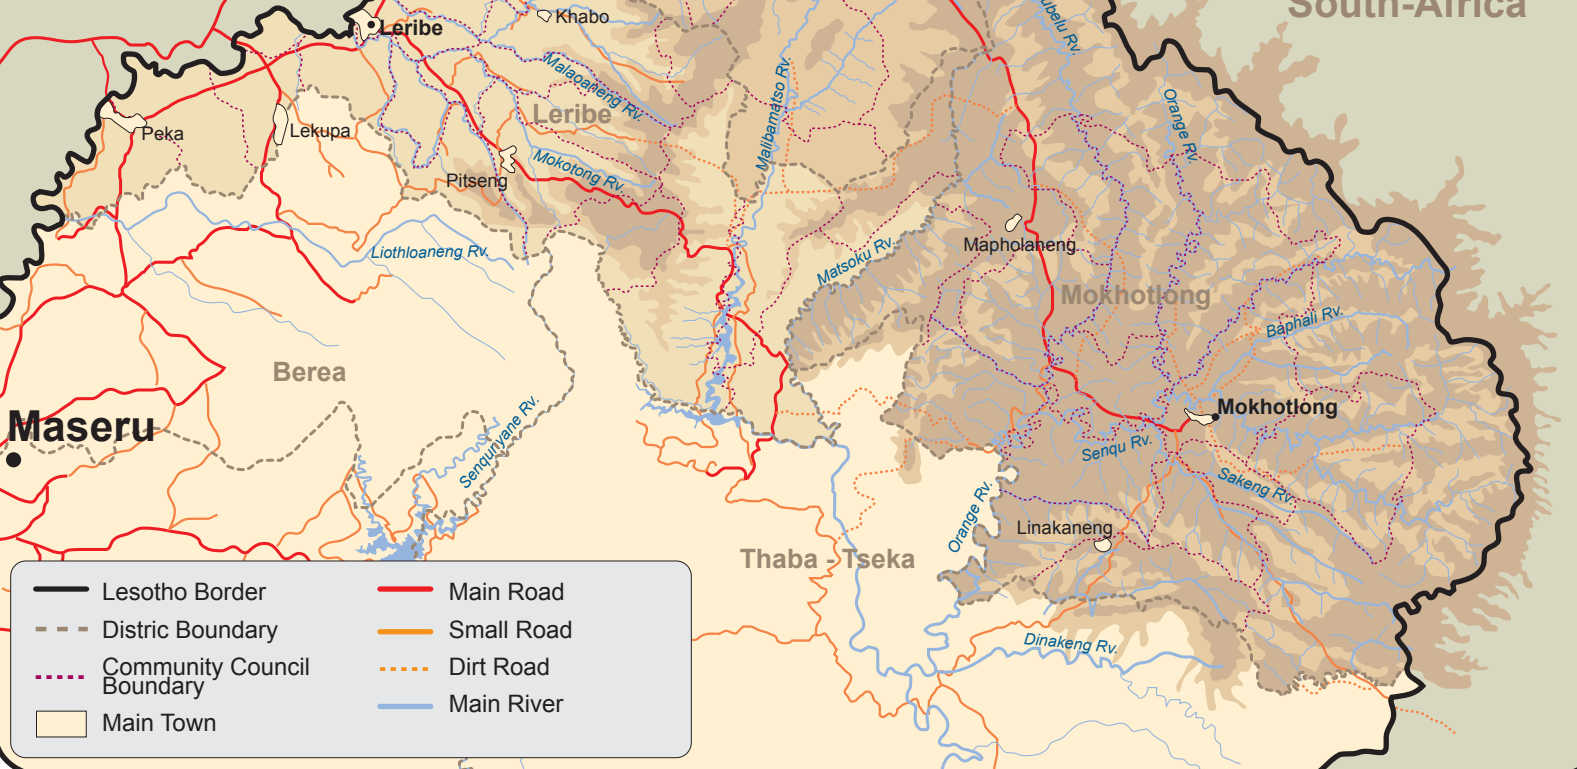

LESOTHO NORTHERN DISTRICTS

Made by:
OIKOLOGICA

South-Africa

South-Africa

Maseru

Berea

Thaba-Tseka

- Lesotho Border
- - - Distric Boundary
- Community Council Boundary
- Main Town
- Main Road
- Small Road
- Dirt Road
- Main River